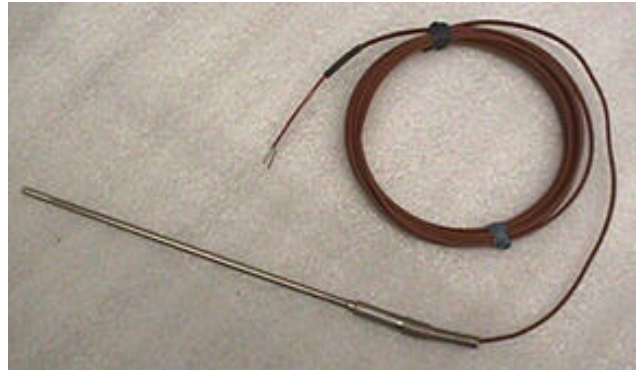

### Swedged MgO Type - Stock Assemblies

#### APPLICATIONS

Thermocouples are used for precise temperature measurement applications such as electrically heated ovens, furnaces, kilns, water baths, oil processing, bearing temperature, pipe tracing, dies, platens, air, and high temperature protection for electric heaters.

#### STANDARD FEATURES

Inconel 600 and stainless steel sheath materials, swedged construction with MgO compacted insulation, Ungrounded TC junction, brazed on lead wires, and three standard diameters (.125", .188", .250").

Gaumer Catalog Number	TC Type	Sheath Diam. (inches)	Sheath Length (inches)	Transition Length (inches)	Lead Length (feet)	Lead Configuration	Weight (lbs.)
TCJ-5-4SD	J	0.125	4	2-1/4	5	Duplex Teflon Leads	1
TCJ-5-6SD	J	0.125	6	2-1/4	5	Duplex Teflon Leads	1
TCJ-5-18SD	J	0.125	18	2-1/4	5	Duplex Teflon Leads	1
TCJ-5-30SD	J	0.125	30	2-1/4	5	Duplex Teflon Leads	1
TCJ-5-48SD	J	0.125	48	2-1/4	5	Duplex Teflon Leads	1
TCJ-5-72SD	J	0.125	72	2-1/4	5	Duplex Teflon Leads	1
TCJ-5-96SD	J	0.125	96	2-1/4	5	Duplex Teflon Leads	2
TCK-5-6SD	K	0.125	6	2-1/4	5	Glass/Glass Leads	1
TCK-5-18SD	K	0.125	18	2-1/4	5	Glass/Glass Leads	1
TCK-10-18SD	K	0.125	18	2-1/4	10	Glass/Glass Leads	1
TCK-5-30SD	K	0.125	30	2-1/4	5	Glass/Glass Leads	1
TCK-5-48SD	K	0.125	48	2-1/4	5	Glass/Glass Leads	1
TCK-5-72SD	K	0.125	72	2-1/4	5	Glass/Glass Leads	1
TCK-5-96SD	K	0.125	96	1-7/8	5	Glass/Glass Leads	2
TCJ-5A-6SD	J	0.125	6	1-7/8	5	Duplex Teflon Leads	1
TCJ-5A-18SD	J	0.125	18	1-7/8	5	Duplex Teflon Leads	1
TCJ-5A-48SD	J	0.125	48	1-7/8	5	Duplex Teflon Leads	1